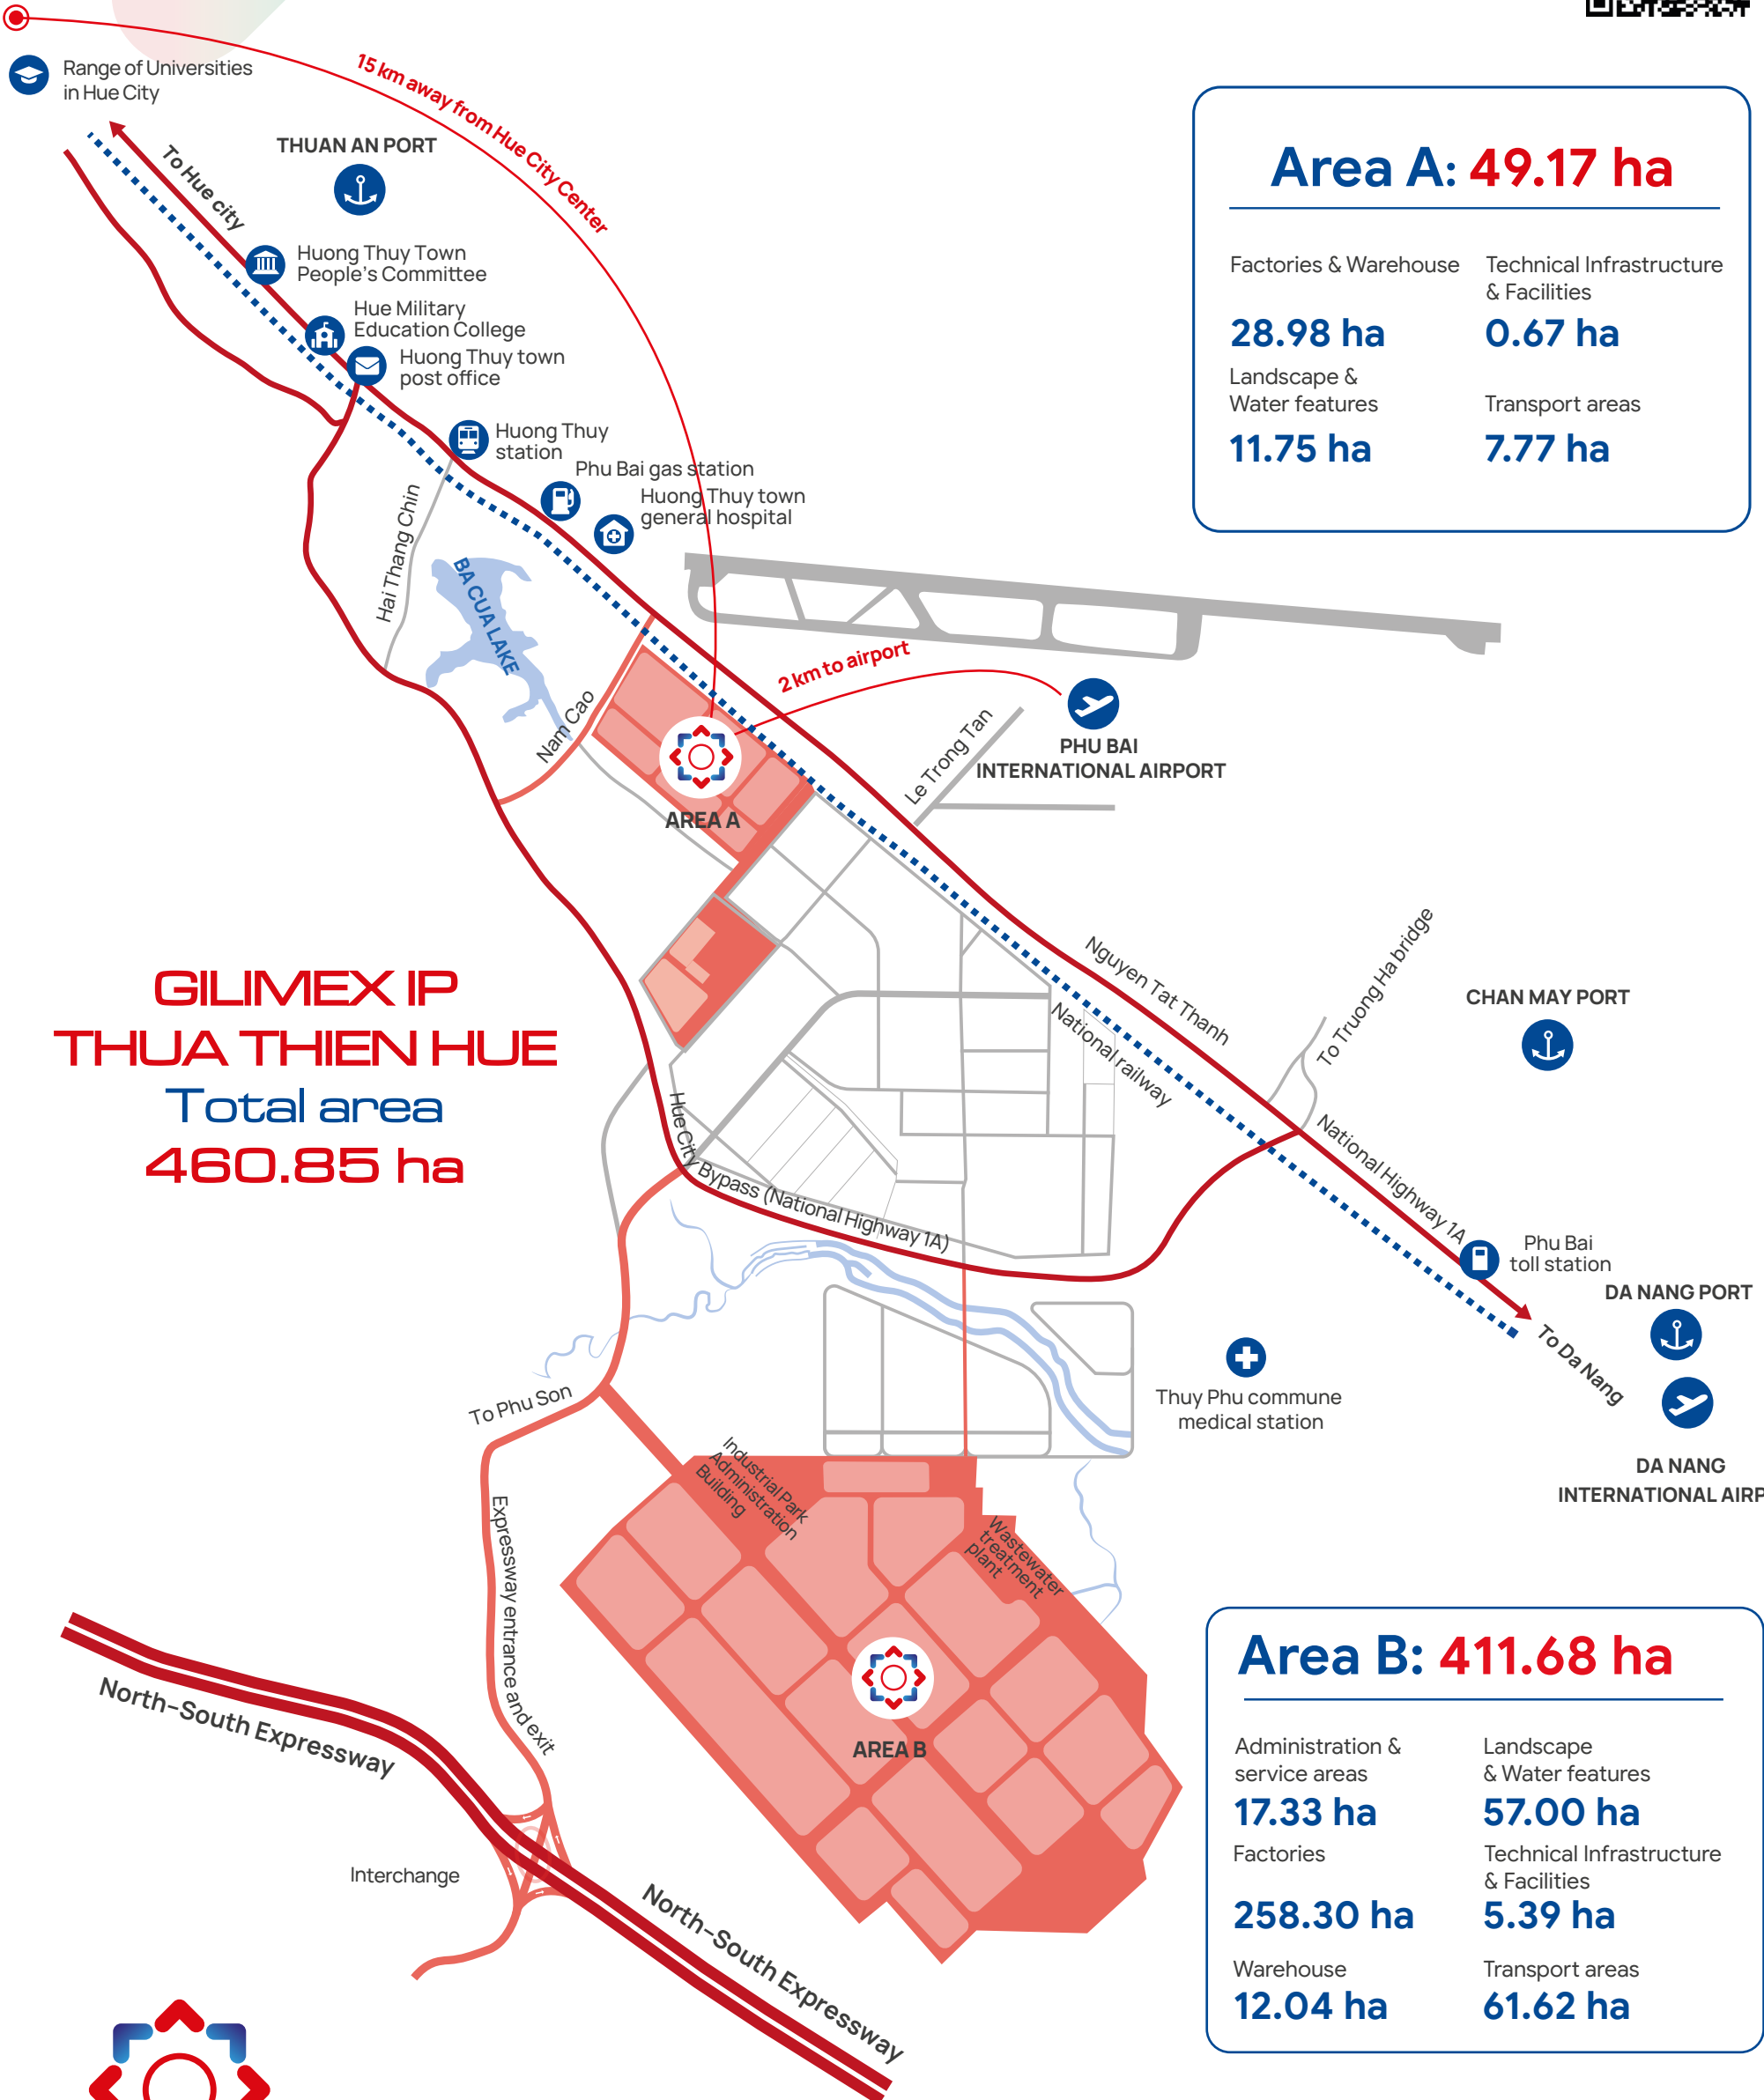

GILIMEX INDUSTRIAL PARK THUA THIEN HUE

Gilimex Hue IP Location

GILIMEX
INDUSTRIAL PARK

**THE LEADING SMART & GREEN
INDUSTRIAL PARK DEVELOPER IN VIETNAM**