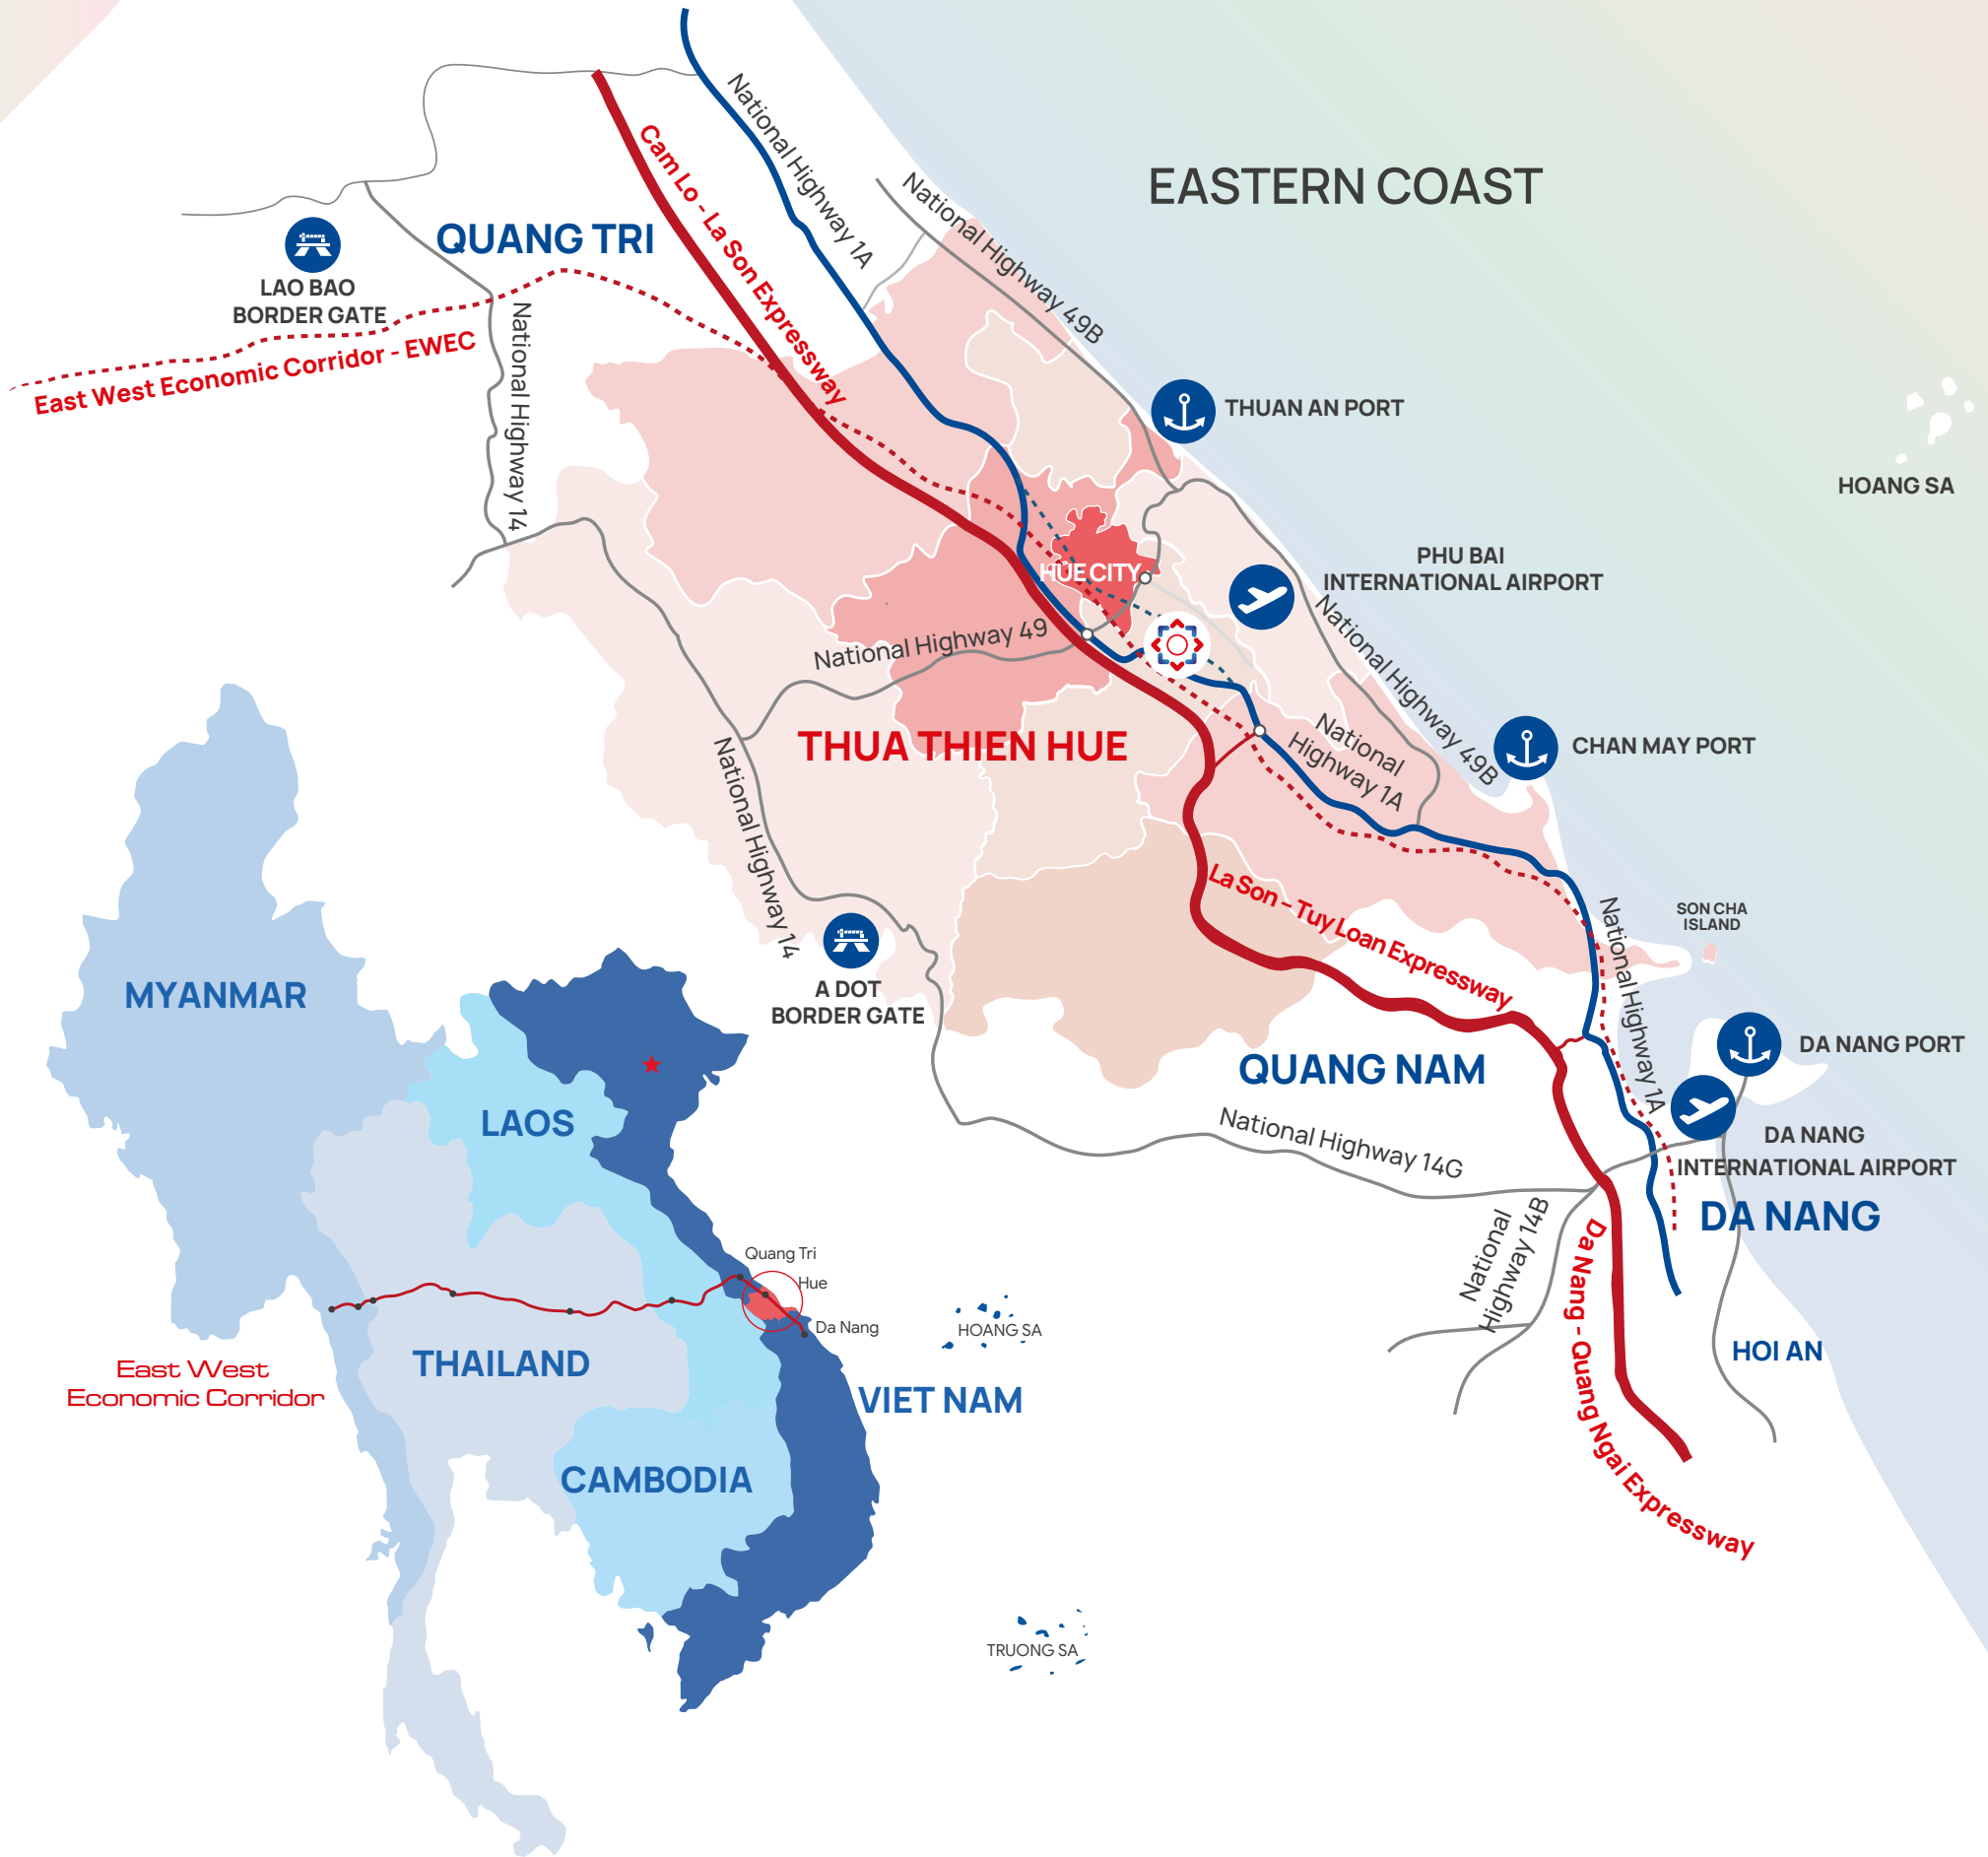

# THUA THIEN HUE MAP OF KEY TRANSPORT AND PROVINCIAL NETWORK ROUTES

## DISTANCE FROM GILIMEX INDUSTRIAL PARK – THUA THIEN HUE

**GILIMEX**  
INDUSTRIAL PARK

<b>15 km</b> away from Hue City Center	<b>02 km</b> away from Phu Bai International Airport	<b>50 km</b> away from Chan May Port	<b>80 km</b> away from Da Nang City Center	<b>80 km</b> away from Da Nang Port	<b>170 km</b> away from Lao Bao Border Gate
--	--	--	--	---	---

- Located along National Highway 1A
- Connected with Cam Lo La Son – Tuy Loan Expressway
- Being the start point of East West Economic Corridor

# GILIMEX INDUSTRIAL PARK THUA THIEN HUE

Gilimex Hue IP Location

**GILIMEX**  
INDUSTRIAL PARK

**THE LEADING SMART & GREEN  
INDUSTRIAL PARK DEVELOPER IN VIETNAM**